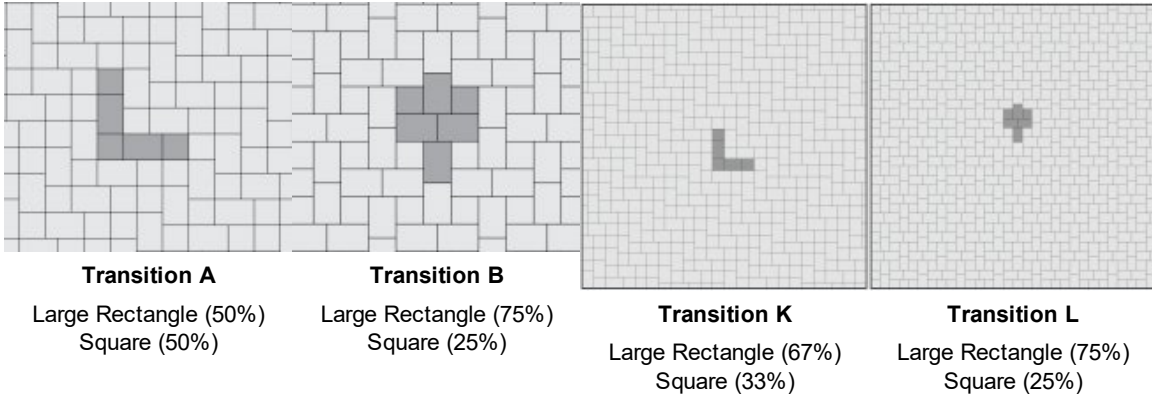

Large Rectangle
22.86 cm x 15.25 cm x 6.0325 cm
9.00" x 6.00" x 2.38"

Square
15.25 cm x 15.25 cm x 6.0325 cm
6.00" x 6.00" x 2.38"

Features

Applications

- Commercial Vehicular
- Pedestrian
- Residential Vehicular

Technologies

EnduraColor™

Two high performance layers are compressed and cured together to provide the highest quality of strength, durability, and everlasting color.

Surface Texture

Flagstone

Patterns

Packaging

	Unit Thickness	Sq. Ft. Bndl.	Sq. Ft. Layer	Layers Bndl.	Ln Ft Bndl. Soldier	Lbs Bndl.	Lbs Sec.	Units Bndl.
Large Rectangle	6.0325	112.5	12.50	9	135	3150	350	270
Square	6.0325	116	11.60	10	210	3247	325	420