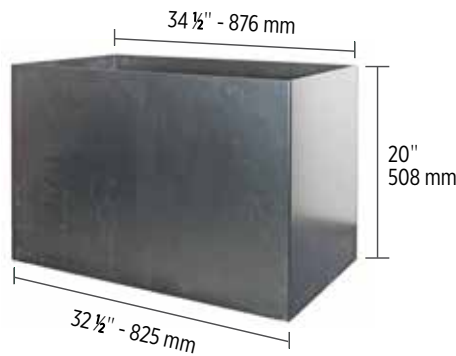

Raffinato

Fire pit

DESCRIPTION: Fire pit

TEXTURE: Smooth

NEW PRODUCT

NOTES

Sold as a kit not pre-assembled.
12"×24" caps included.

See page 230 for more technical information.

Specifications per pallet	Imperial	Metric
Weight	2 550 lbs	1 157 kg
Height	21 1/4"	540 mm
Depth	41 1/2"	1 054 mm
Length	55 7/8"	1 419 mm
12"×24" caps	8	
Raffinato 90 mm corner block	10	
Raffinato 180 mm corner block	20	

OUTDOOR
FEATURES

greyed nickel

beige cream

The Raffinato fire pit kit includes colour accent pieces in each kit : the Greyed Nickel version includes Onyx Black accents; the Beige Cream includes Greyed Nickel accents.