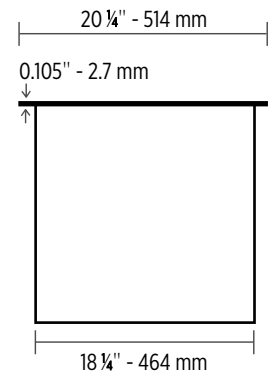

Raffinato

Fire pit

DESCRIPTION: Fire pit

TEXTURE: Smooth

NEW PRODUCT

NOTES

Sold as a kit not pre-assembled.
12"×24" caps included.

See page 230 for more technical information.

Specifications per pallet	Imperial	Metric
Weight	2 550 lbs	1 157 kg
Height	21 1/4"	540 mm
Depth	41 1/2"	1 054 mm
Length	55 7/8"	1 419 mm
12"×24" caps	8	
Raffinato 90 mm corner block	10	
Raffinato 180 mm corner block	20	