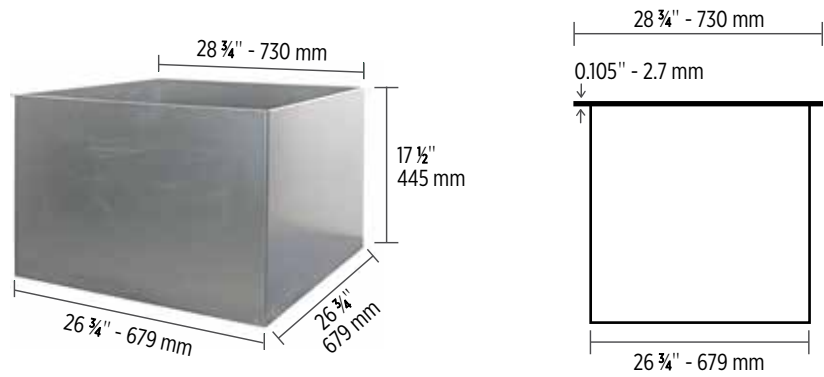

See page 229 for more technical information.

Specifications per pallet	Imperial	Metric
Weight	2 140 lbs	971 kg
Height	18"	457 mm
Depth	51 3/4"	1 314 mm
Length	51 3/4"	1 314 mm
Piedimonte caps	6	
Prescott 2,25" block	7 <b>A</b> , 18 <b>B</b> , 7 <b>C</b>	
Prescott 4,5" block	3 <b>A</b> , 6 <b>B</b> , 3 <b>C</b>	
Prescott 2,25" corner block	16	
Prescott 4,5" corner block	6	